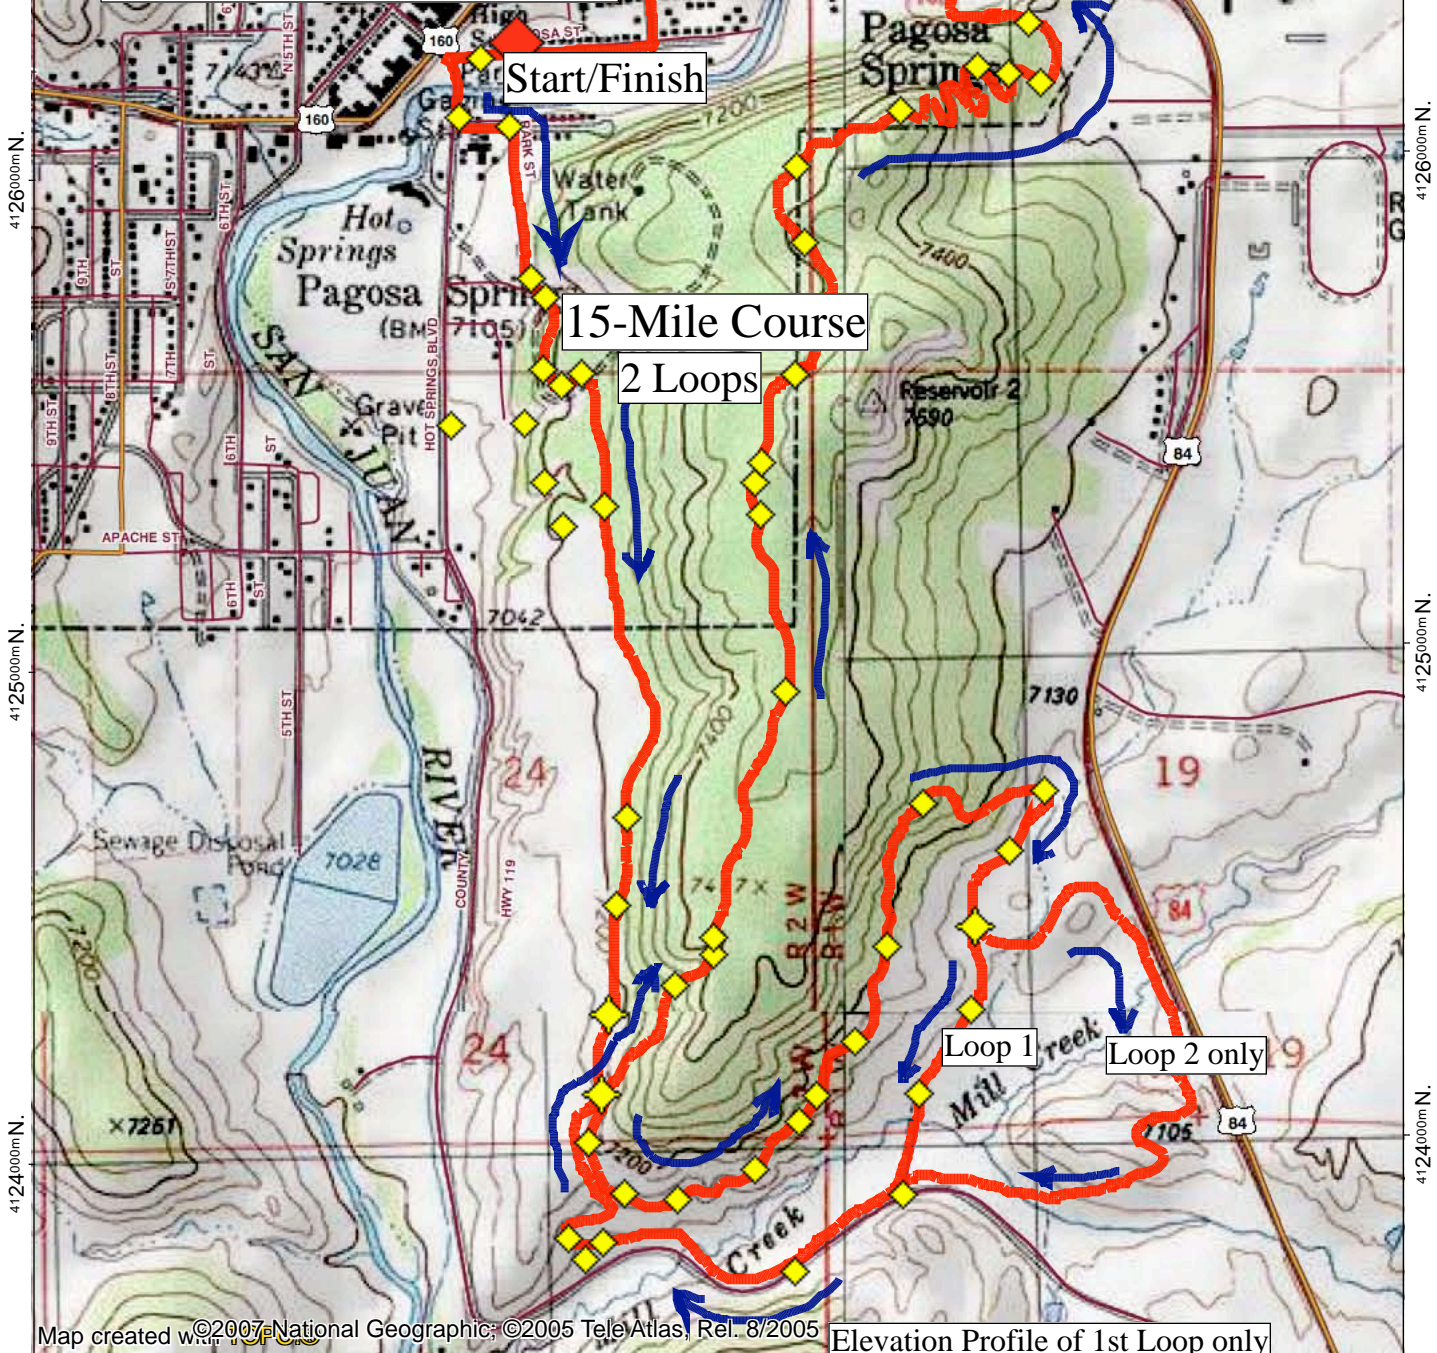

# Mountain Chili Cha Cha Run 2008

## Pagosa Springs, CO

Map created with ©2007 National Geographic; ©2005 TeleAtlas, Rel. 8/2005  
 Elevation Profile of 1st Loop only

TN MN  
 10°  
 09/21/08